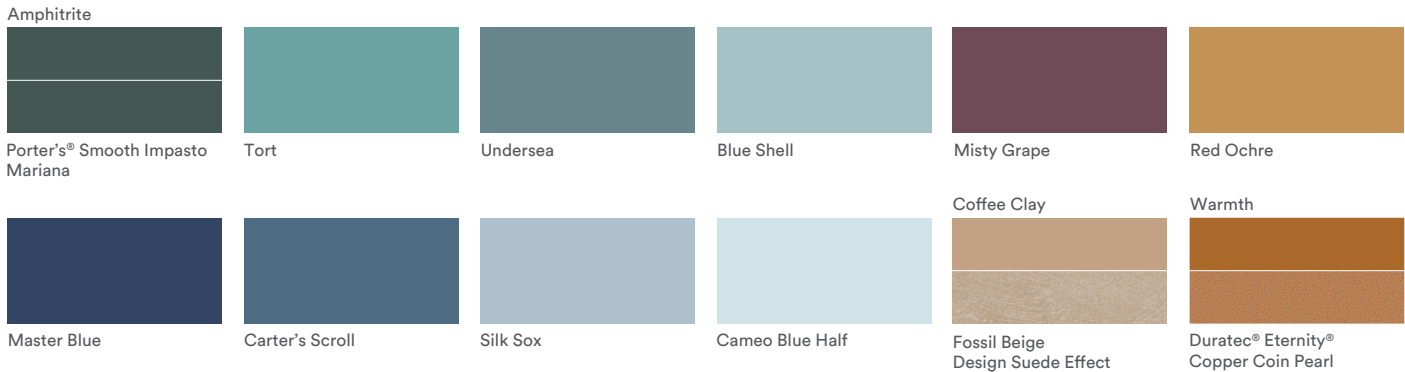

Dulux[®]

Dulux Colour Forecast 2020

essence

Grounded

Comeback

Dulux® Highlights

Dulux Colour Forecast 2020

Indulge

Unbleached Calico

Soft Chamois

Yolande

Show Business

Orangeade

Russet Tan

Duratec® Elements®
Weathered Steel

Lilac Light

Subtle Violet

Camellia

Henna Red

Intergrain®
NaturalStain™ Teak

Deep Exquisite

Red Rebel

Porter's® Smooth Impasto
Santa Cruz

Cultivate

Rousseau Green

Jadeite

Herbal

Hancock

Duratec® Elements®
Copper Ore

Niche

Purple Palace

The *future* of interiors