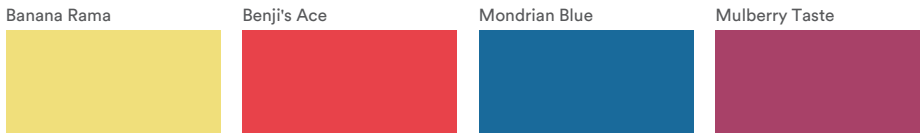

Dulux[®]

Dulux Colour Forecast 2020

essence

Grounded

Comeback

Dulux® Highlights

Dulux Colour Forecast 2020

Indulge

Unbleached Calico

Soft Chamois

Yolande

Show Business

Orangeade

Russet Tan

Duratec® Elements®
Weathered Steel

Lilac Light

Subtle Violet

Camellia

Henna Red

Intergrain®
NaturalStain™ Teak

Deep Exquisite

Red Rebel

Porter's® Smooth Impasto
Santa Cruz

Cultivate