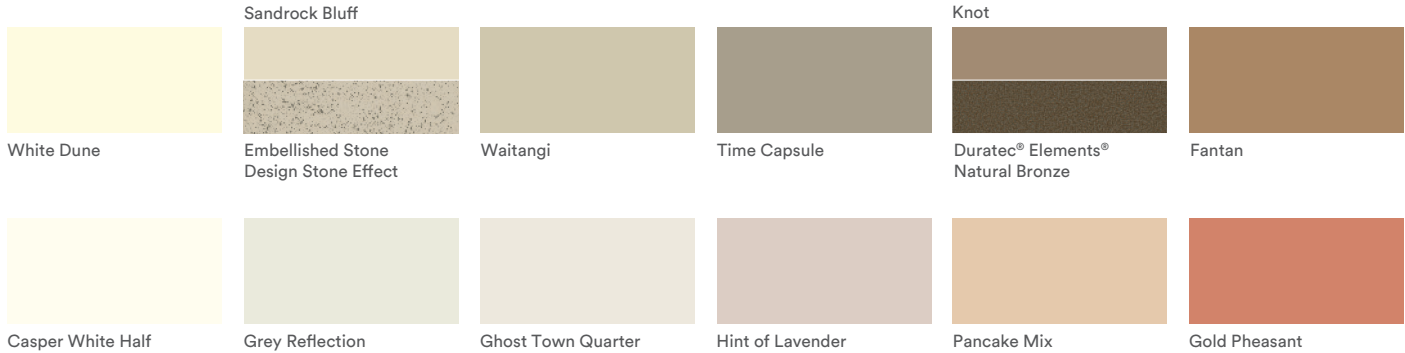

Dulux[®]

Dulux Colour Forecast 2020

essence

Grounded

Comeback

Dulux® Highlights

Dulux Colour Forecast 2020

Indulge

Unbleached Calico

Soft Chamois

Yolande

Show Business

Orangeade

Russet Tan

Duratec® Elements®
Weathered Steel

Lilac Light

Subtle Violet

Camellia

Henna Red

Intergrain®
NaturalStain™ Teak

Deep Exquisite

Red Rebel

Porter's® Smooth Impasto
Santa Cruz

Cultivate

Rousseau Green

Jadeite

Herbal

Hancock

Duratec® Elements®
Copper Ore

Niche

Purple Palace

The *future* of interiors